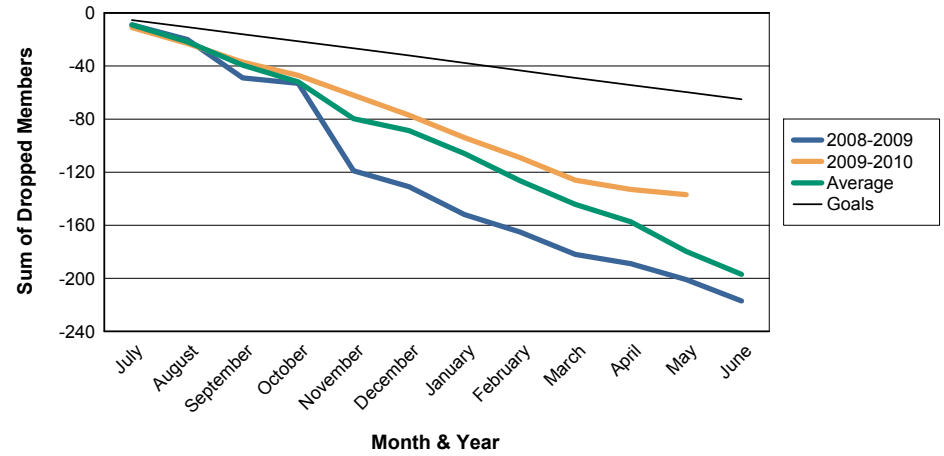

For District 25 C

Sum of Charter Members/ Month & Year

For District 25 C

3 Year Comparisons for GMT Constitutional Area 1

By GMT District

As of May 2010

Sum of New Members/ Month & Year

For District 25 C

Sum of Dropped Members/ Month & Year

For District 25 C

Sum of Net Members/ Month & Year

For District 25 C