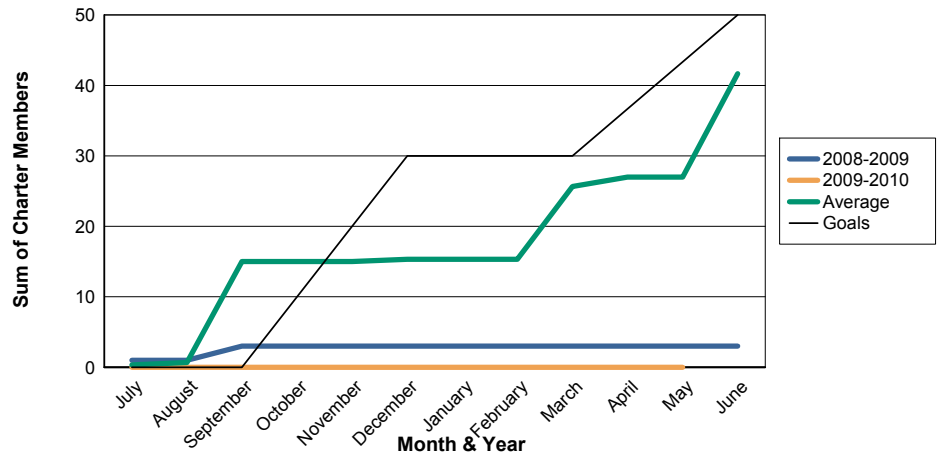

3 Year Comparisons for GMT Constitutional Area 1

By GMT District

As of May 2010

Sum of New Clubs/ Month & Year

For District 25 C

Sum of Dropped Clubs/ Month & Year

For District 25 C

Sum of Net Clubs/ Month & Year

For District 25 C

Sum of Charter Members/ Month & Year

For District 25 C

3 Year Comparisons for GMT Constitutional Area 1

By GMT District

As of May 2010

Sum of New Members/ Month & Year

For District 25 C