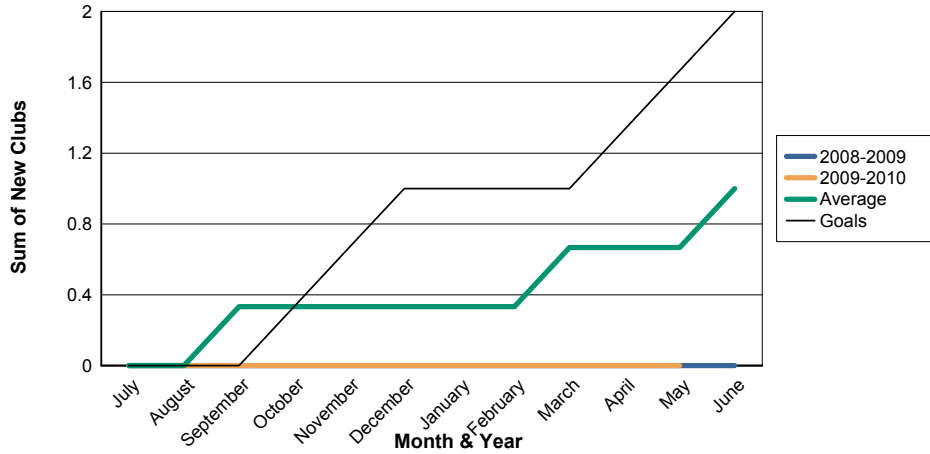

3 Year Comparisons for GMT Constitutional Area 1

By GMT District

As of May 2010

Sum of New Clubs/ Month & Year

For District 25 C

Sum of Dropped Clubs/ Month & Year

For District 25 C

Sum of Net Clubs/ Month & Year