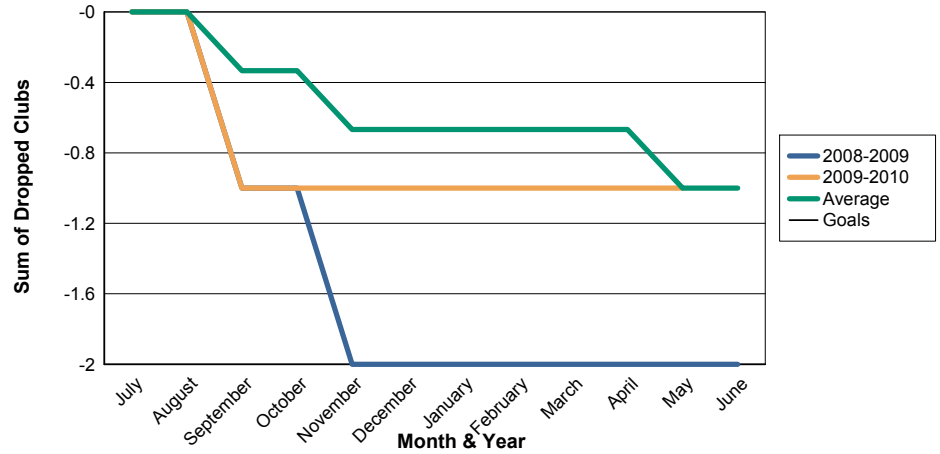

3 Year Comparisons for GMT Constitutional Area 1

By GMT District

As of May 2010

Sum of New Clubs/ Month & Year

For District 25 C

Sum of Dropped Clubs/ Month & Year

For District 25 C

Sum of Net Clubs/ Month & Year