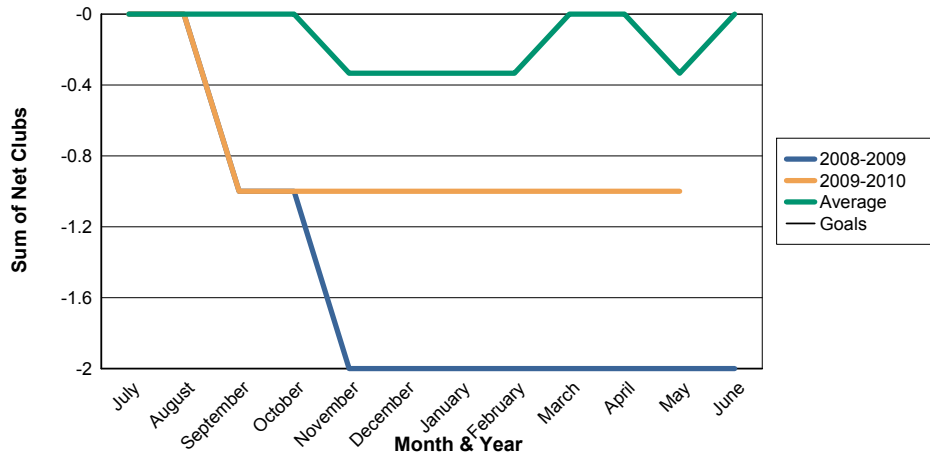

Sum of Net Clubs/ Month & Year

For District 25 C