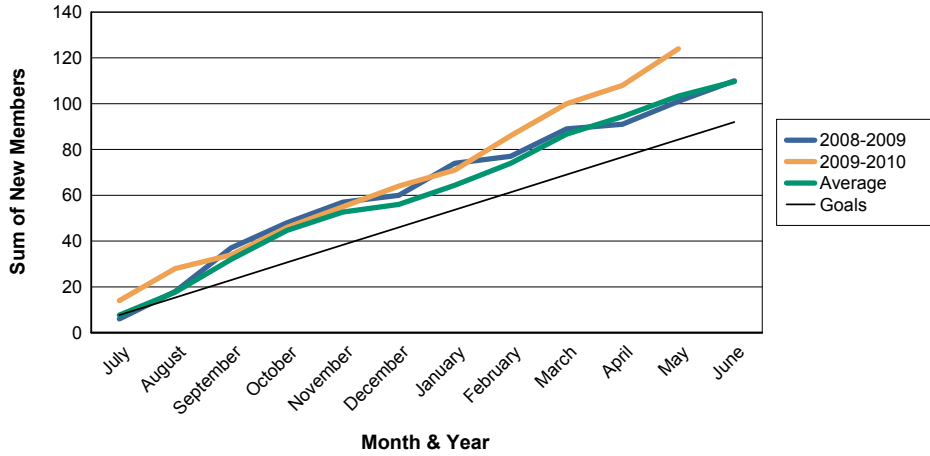

3 Year Comparisons for GMT Constitutional Area 1

By GMT District

As of May 2010

Sum of New Clubs/ Month & Year

For District 25 C

Sum of Dropped Clubs/ Month & Year

For District 25 C

Sum of Net Clubs/ Month & Year

For District 25 C

Sum of Charter Members/ Month & Year

For District 25 C

3 Year Comparisons for GMT Constitutional Area 1

By GMT District

As of May 2010

Sum of New Members/ Month & Year

For District 25 C

Sum of Dropped Members/ Month & Year

For District 25 C

Sum of Net Members/ Month & Year

For District 25 C